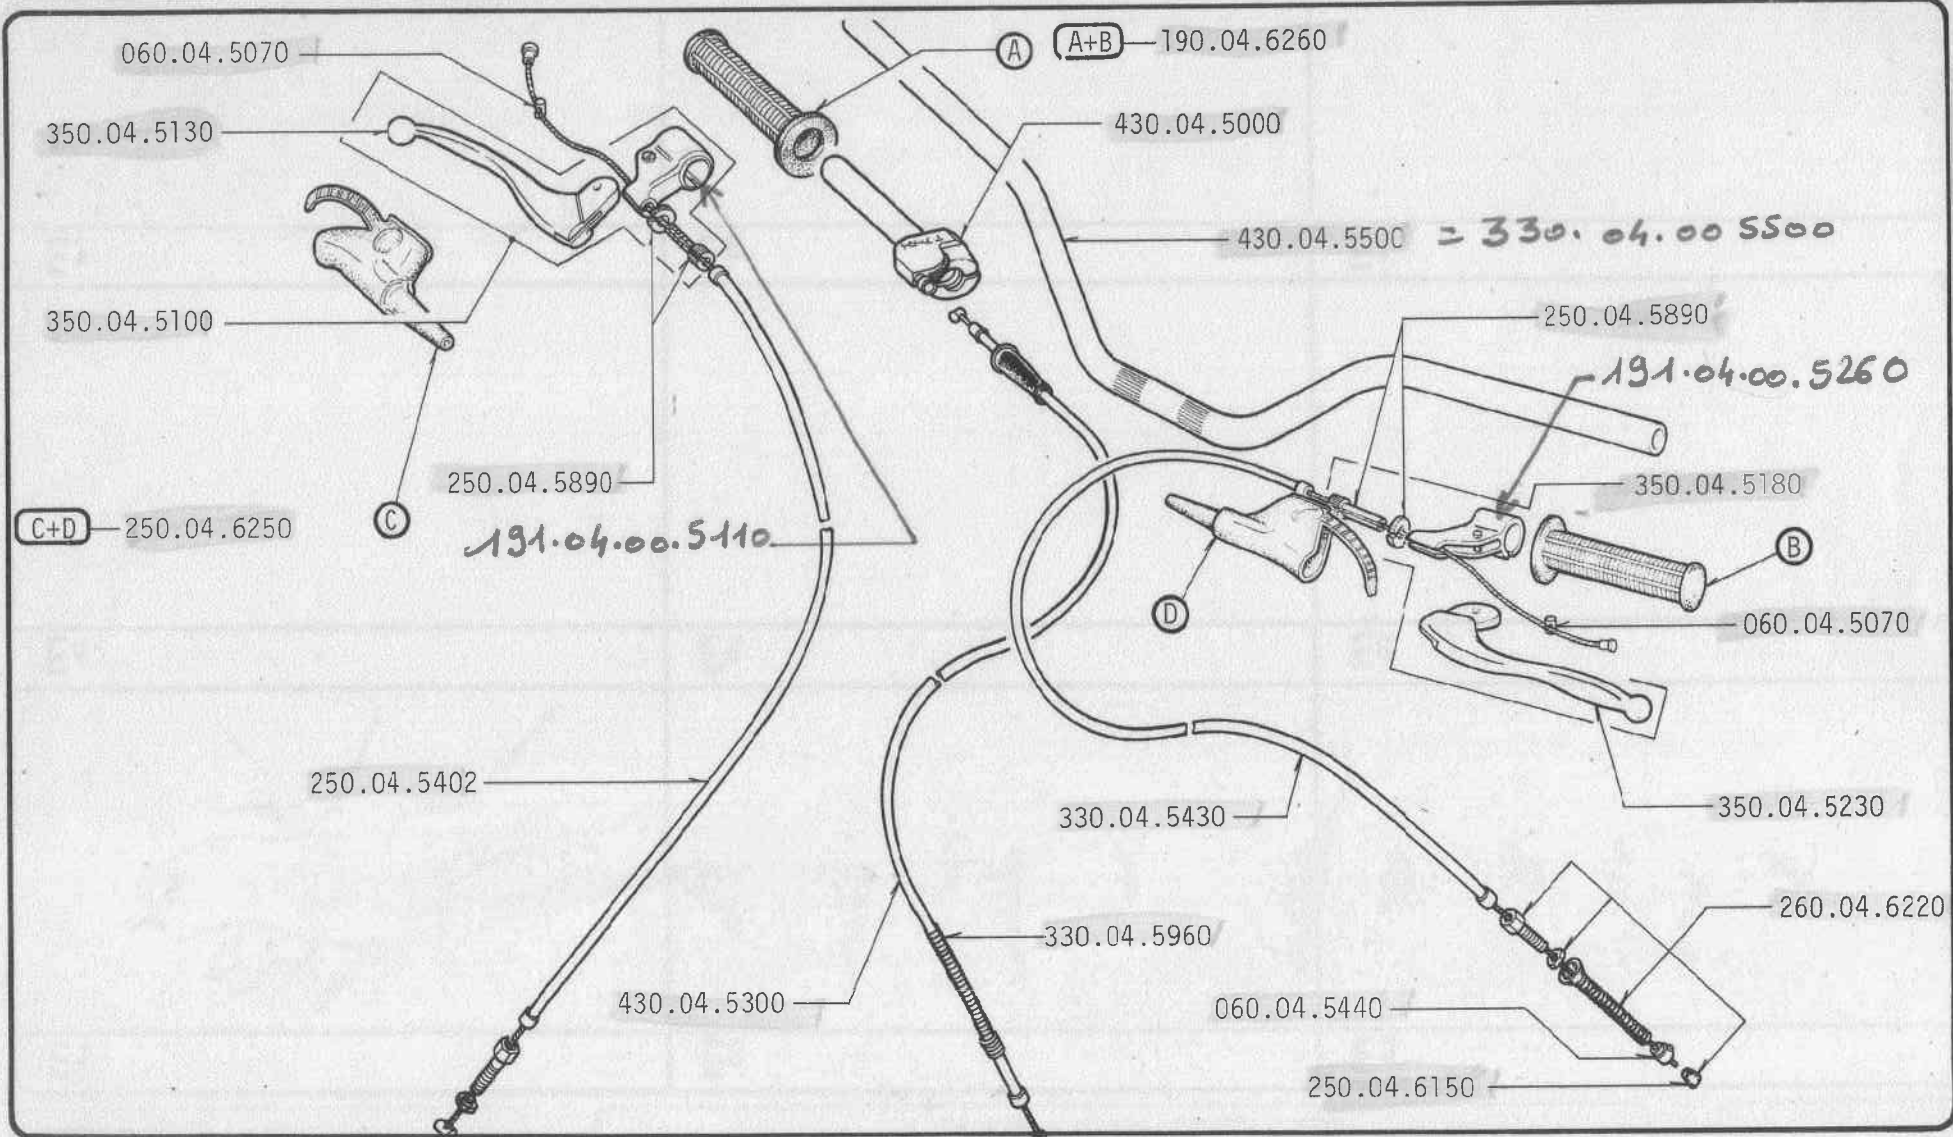

E1

TRIAL 75 cc

10 - 1980

E

1/1

FANTIC MOTOR