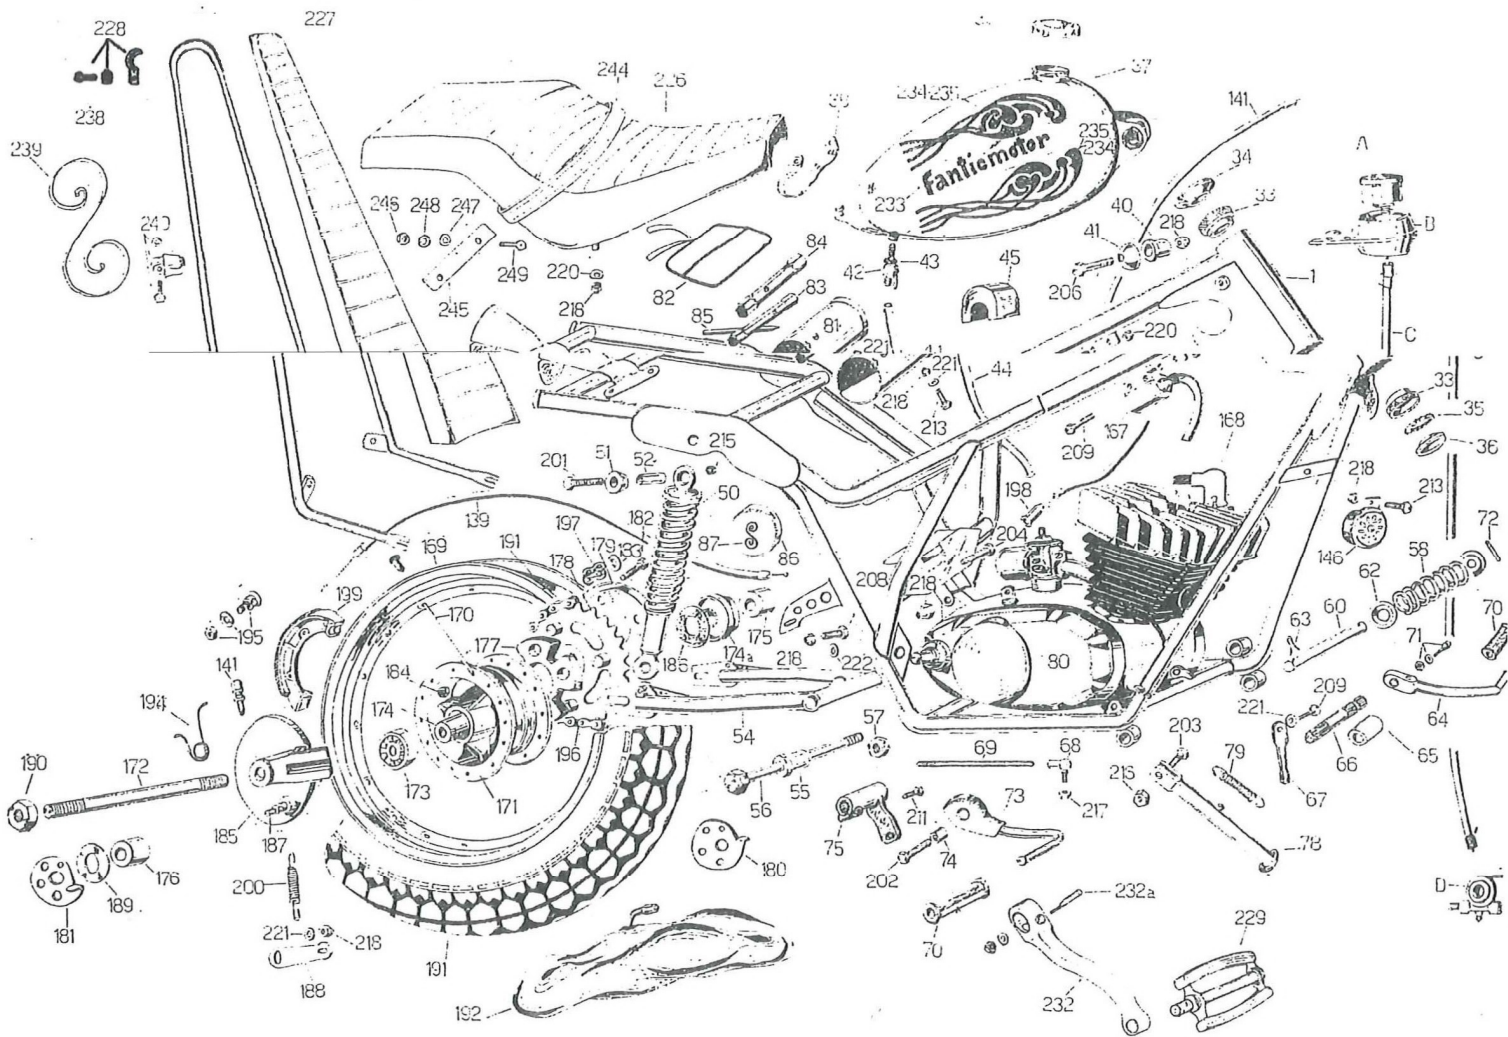

N. Fig.	Part. N.	Descrizione	Q.tà	N. Fig.	Part. N.	Descrizione	Q.tà
1	133.01.5001	Frame	1	31	101.09.5020	Bracket	2
—	133.02.5001	Fork complete	1	32	130.10.5760	Rubber bush	1
—	130.02.5810	Fork leg complete R-H	1	—	090.02.5200	Steering race set complete	1
—	130.02.5800	Fork leg complete L-H	1	33	090.02.5230	Cup	2
2	090.02.5270	Upper fork yoke	1	34	090.02.5220	Upper cone	1
3	133.02.5290	Lower fork yoke	1	35	090.02.5260	Ball cage bearing	2
4	130.02.5020	Upper fork leg	2	36	090.02.5210	Lower cone	1
5	130.02.5310	Lower fork leg R-H	1	37	130.05.5000	Fuel tank	1
6	130.02.5350	Lower fork leg L-H	1	38	090.05.5180	Rubber strap - fuel tank	1
7	130.02.5040	Fork spring	2	39	101.05.5010	Fuel tank cap	1
8	090.02.5390	Dust cover	2	40	090.05.5020	Silentblock	2
9	091.02.5421	Washer	2	41	020.05.5080	Silentblock cap	2
10	091.02.5411	Fibre washer	2	42	104.05.5051	Fuel tap	1
11	090.02.5480	Oil seal	2	43	020.05.5060	Washer	1
12	091.02.5331	Cable holder	2	44	090.05.5100	Fuel pipe	1
13	091.02.5371	Fork spring retainer	2	45	130.10.6030	Rubber pad	1
14	091.02.5552	Plunger	2	46	133.09.5010	Rear mudguard	1
15	091.02.5431	Bush	2	47	091.10.5930	Silentblock	4
16	091.02.5610	Circlip	2	47a	130.14.6020	Decalc chopper rear mudguard	1
17	091.02.5571	Fork spring - retainer	2	48	091.10.5960	Rubber bush	4
18	091.02.5591	Washer	2	49	131.10.5551	Sissybar complete	1
19	091.02.5561	Oil filler tube	2	50	130.01.5200	Rear shock absorber	2
20	091.02.5471	Rubber washer	2	51	130.02.5210	Silentblock	8
21	091.02.5582	Fork spring	2	52	130.01.5220	Bush	4
22	091.02.5052	Fork leg cap	2	53	135.09.5191	Chain guard	1
23	091.02.5620	Cap - washer	2	54	130.01.5102	Rear swing arm	1
24	090.02.5240	Fork column nut	1	55	090.01.5110	Bush	2
25	090.02.5250	Washer	1	56	130.01.5120	Swing arm axle	1
26	090.02.5280	Handlebar clamp	2	57	090.01.5130	Wheel spindle nut	1
27	130.02.5320	Headlamp bracket complete	1	—	130.03.6030	Front footrest complete	2
28	130.02.5540	Clamp	2	—	135.03.6180	Rear footrest complete	2
29	TCEI 8 x 40	Allen screw	4	58	130.03.6070	Front footrest spring	2
—	130.09.5500	Front mudguard complete	1	59	135.03.6210	Rear footrest spring	2
30	130.09.5000	Front mudguard - bare	1	60	130.03.6080	Front footrest peg	2
				61	135.03.6200	Rear footrest peg	2